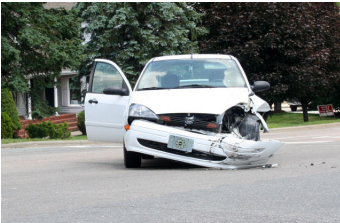

SUV Flipped in Boone Wreck

Written by Steve Frank
Saturday, 11 June 2011 21:13

There were several injuries in an accident Saturday afternoon just before 3 as a small sedan collided with an SUV and flipped the larger vehicle onto its top. The accident was on State Farm Road where Shadowline Drive becomes Dale Street.(photo by Alex Giammatteo)

The impact caused the SUV to spin nearly down a steep embankment to a parking lot below, landing precariously overhanging the lot. There appeared to be no life-threatening injuries, although Watauga Medics treated several at the scene and Boone Police are investigating.